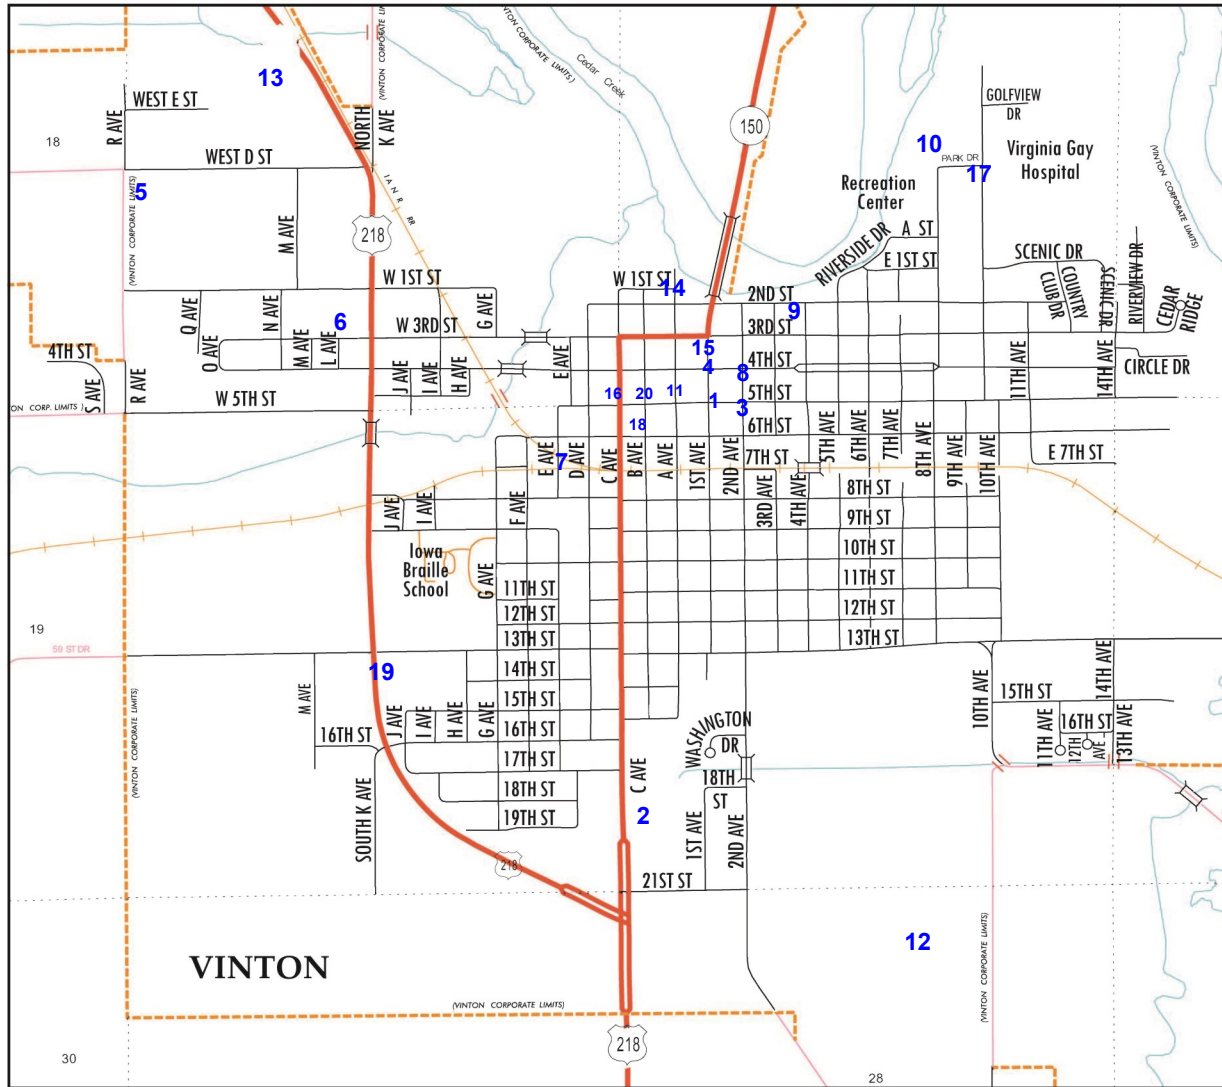

Corn Locations

Join the Vinton Guild of Fine Arts!

Individual membership: \$ 30/year.

Family membership \$ 40/year.

DONATIONS also greatly appreciated!!

The Guild is a nonprofit organization.

Checks should be written to the VCF-VGFA and mailed to: Farmers Savings Bank, c/o Therese Foth, P.O. Box 112, Vinton, IA 52349